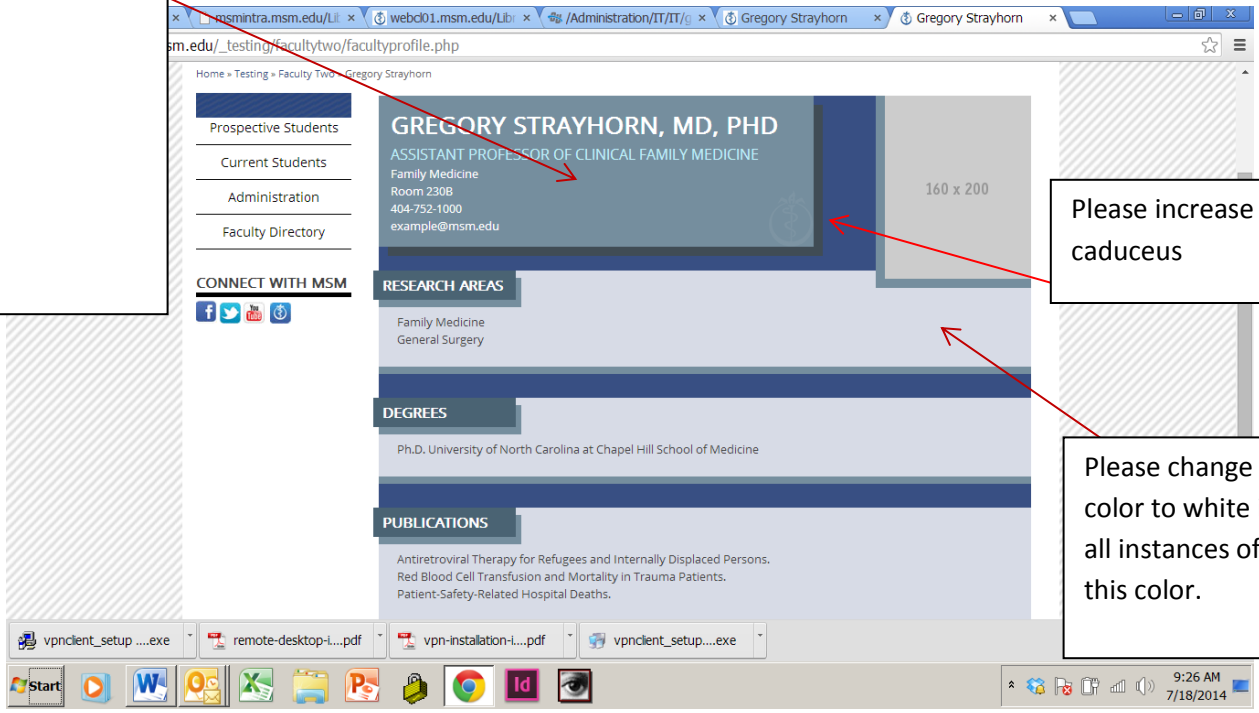

Please change color to Gray in all instances of this color.

- CO
- MO
- YO
- K65
- R119
- G120
- B123

Please increase size of caduceus

Please change color to white in all instances of this color.