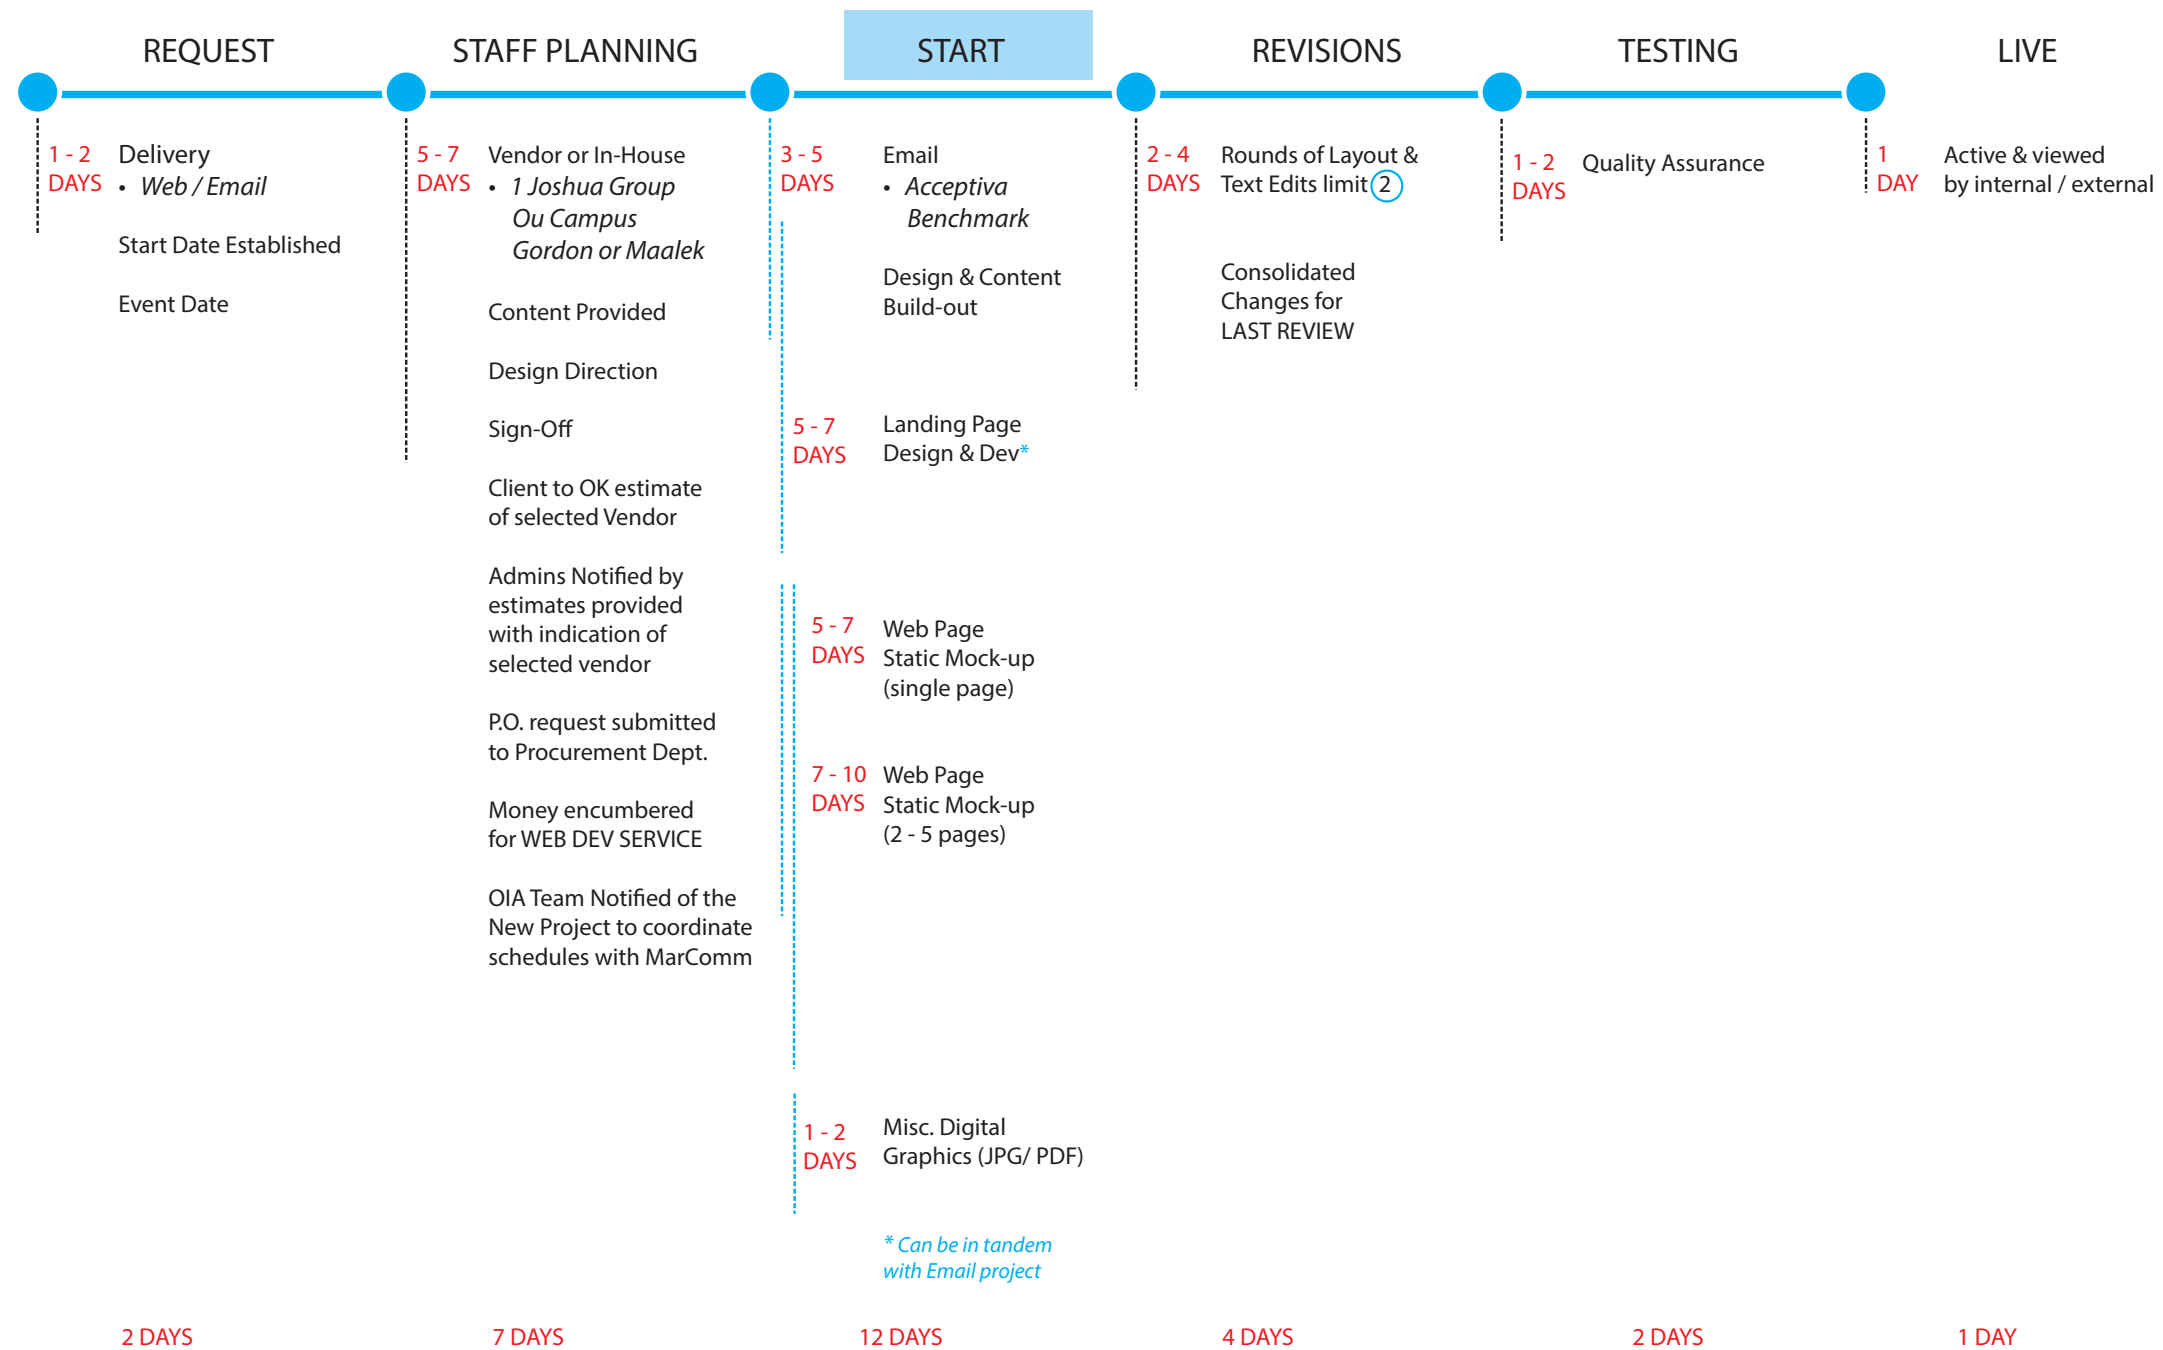

TIMELINE FOR WEB/ EMAIL PROJECTS*

*Approximate duration of time